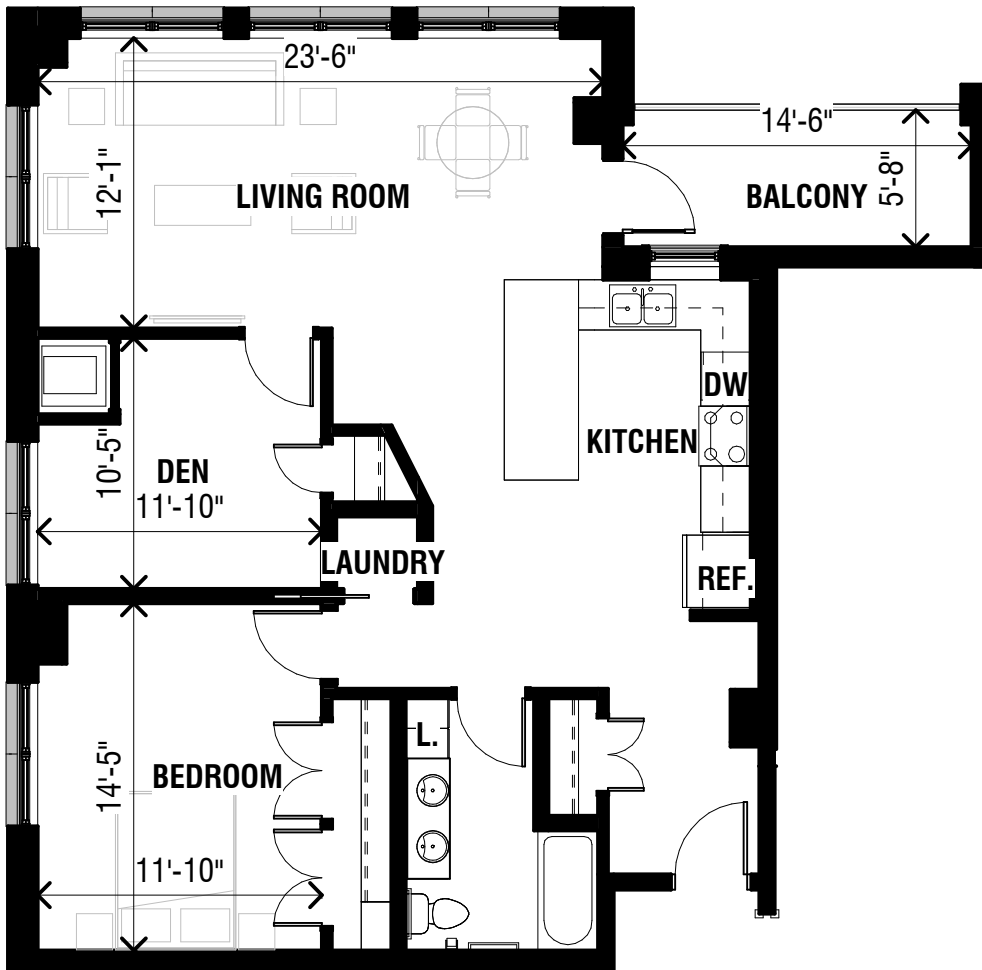

# LAKEVIEW TERRACE

## BRENTWOOD TYPE A

1 BEDROOM + DEN

1 BATHROOM

1045 SF

Unit dimensions and square footages are approximate and may vary.  
\*Total unit areas includes interior space and storage.