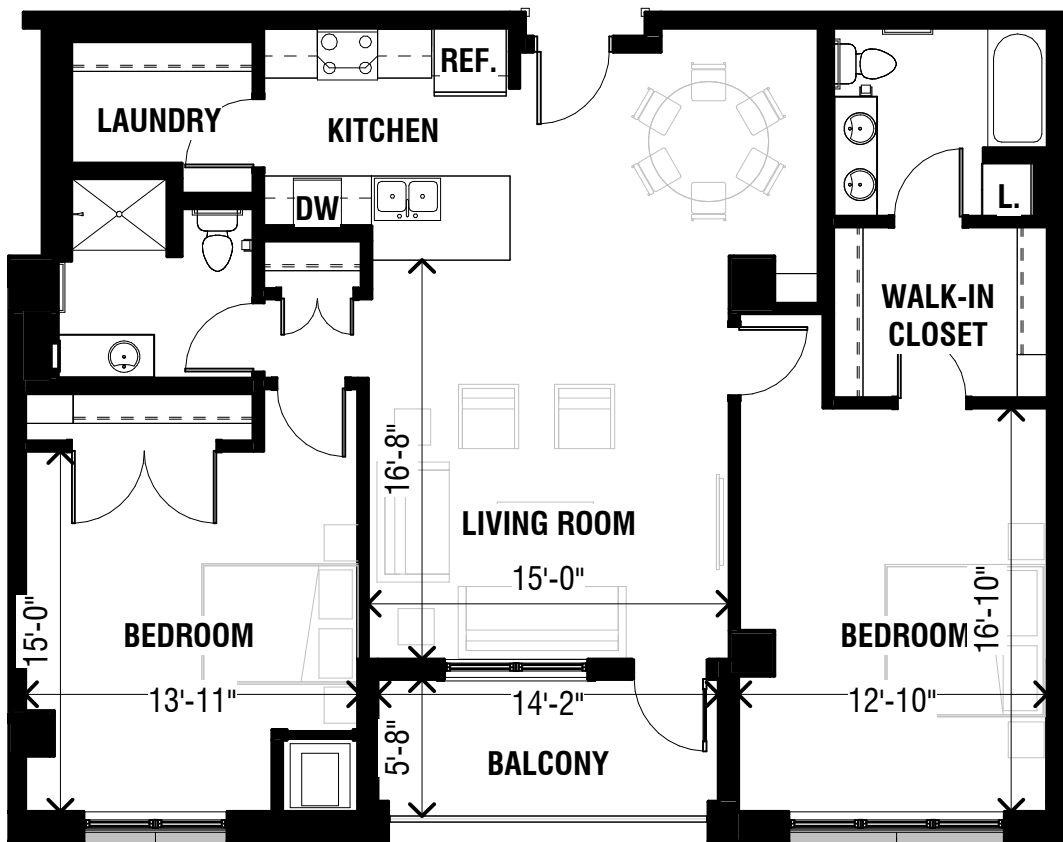

# LAKEVIEW TERRACE

## RIVIERA

2 BEDROOM E  
2 BATHROOM

1261 SF

Unit dimensions and square footages are approximate and may vary.  
\*Total unit areas includes interior space and storage.