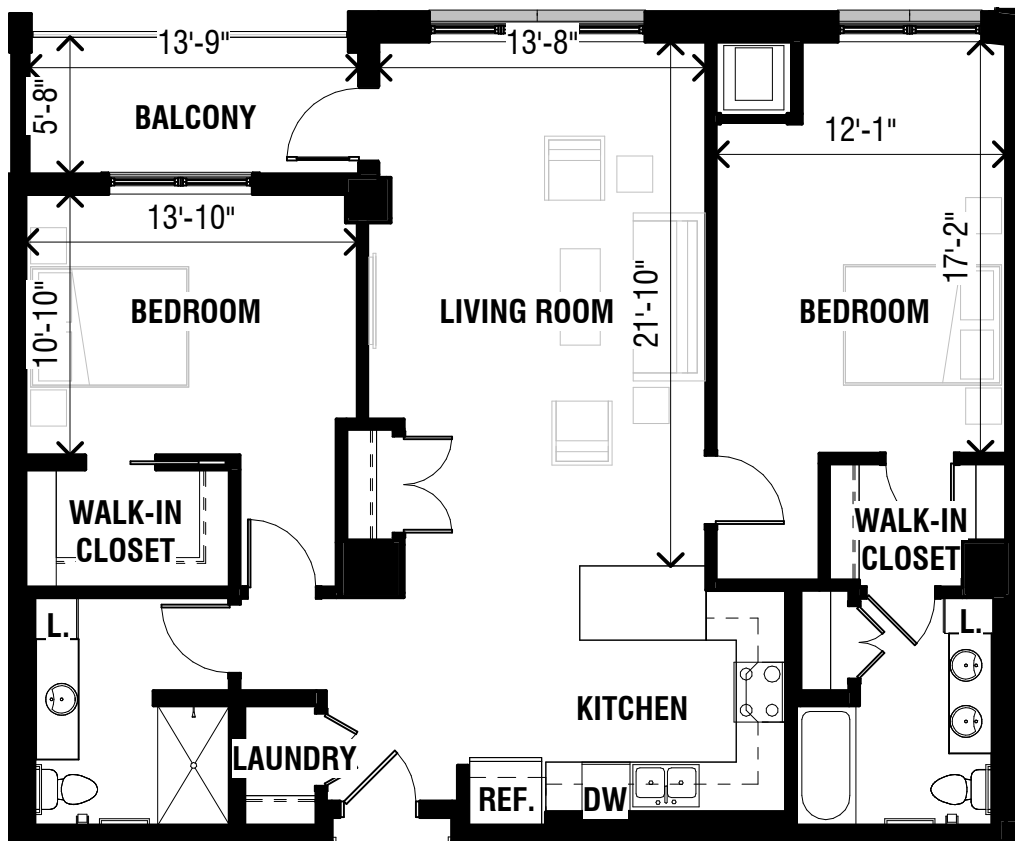

LAKEVIEW TERRACE

SAVANNAH

2 BEDROOM
2 BATHROOM

1221 SF

Unit dimensions and square footages are approximate and may vary.
*Total unit areas includes interior space and storage.