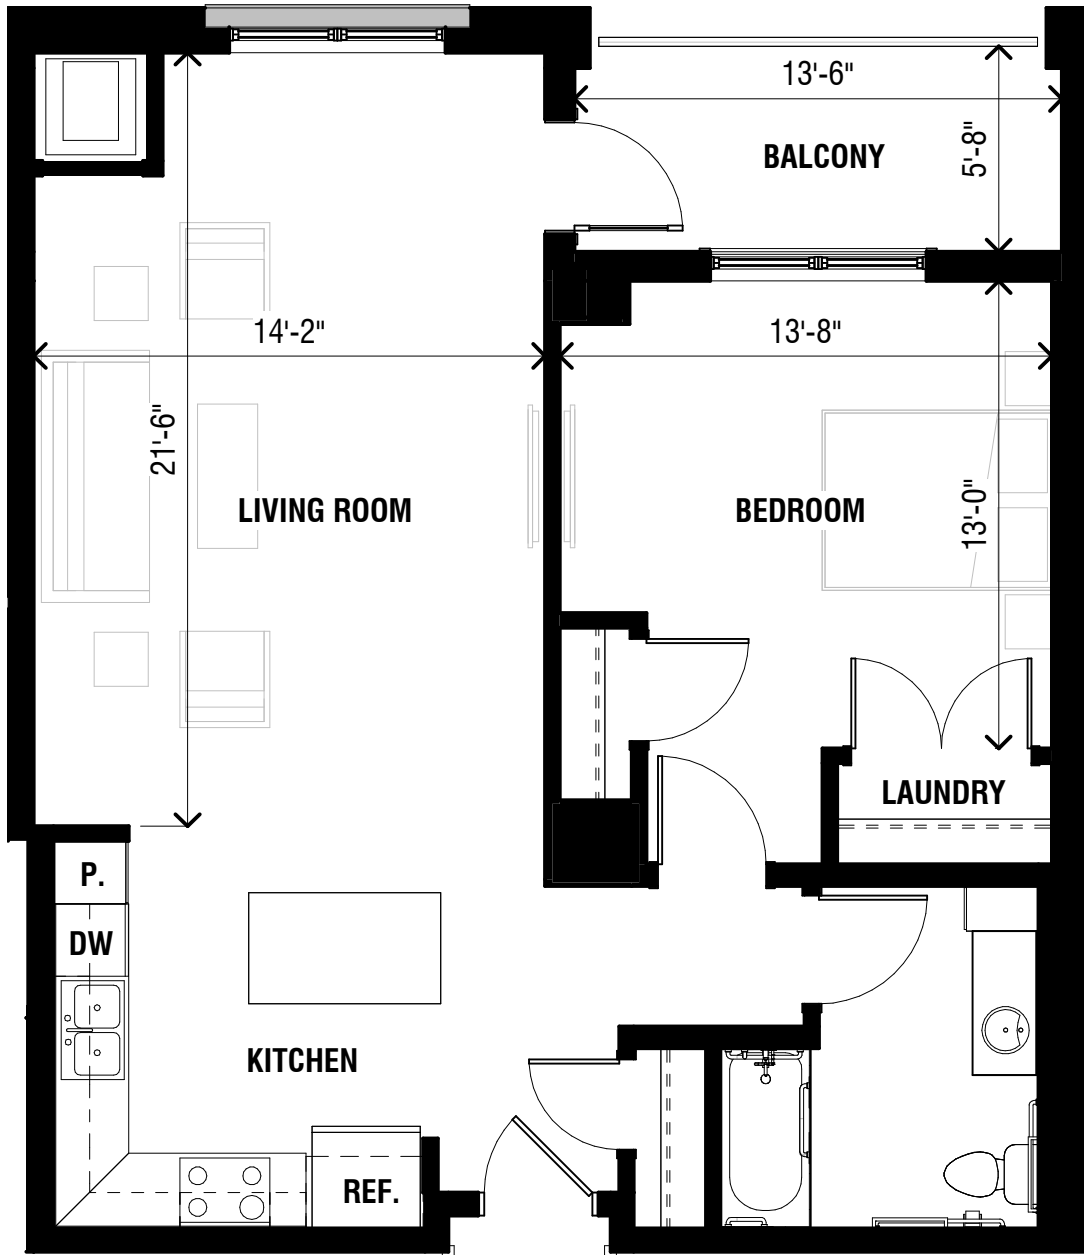

LAKEVIEW TERRACE

AURORA TYPE A

1 BEDROOM
1 BATHROOM

828 SF

Unit dimensions and square footages are approximate and may vary.
*Total unit areas includes interior space and storage.