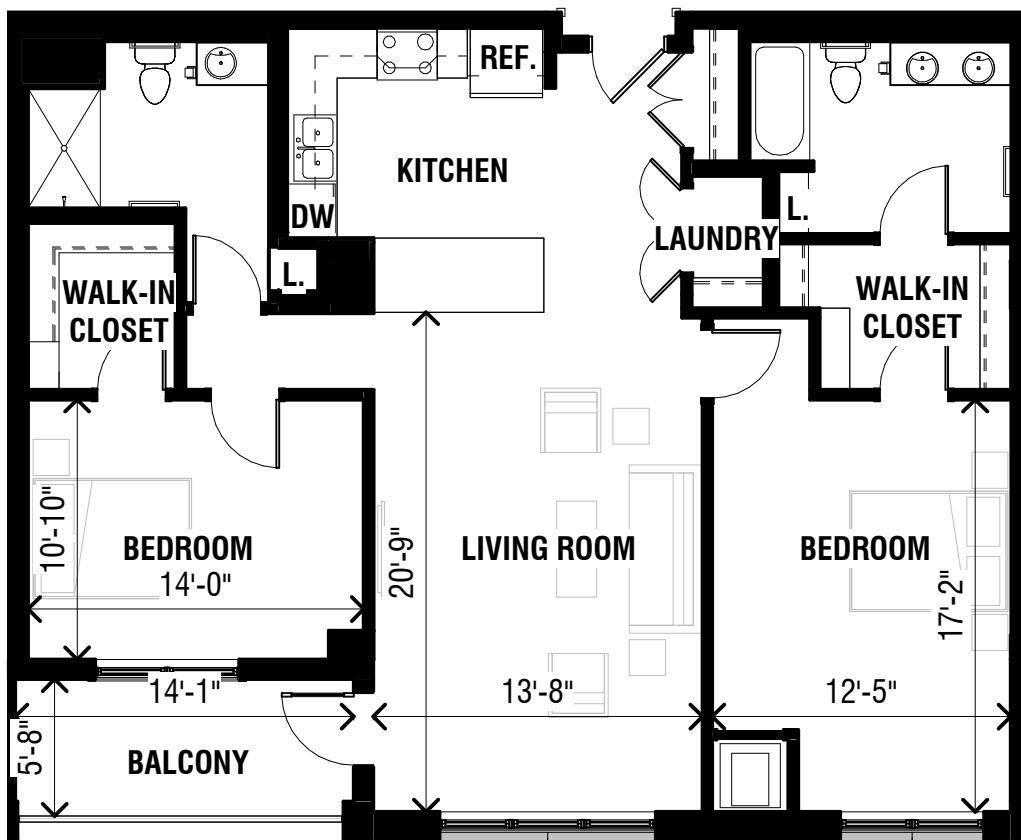

# LAKEVIEW TERRACE

## VIENNA

2 BEDROOM + DEN  
2 BATHROOM

1327 SF

Unit dimensions and square footages are approximate and may vary.  
\*Total unit areas includes interior space and storage.