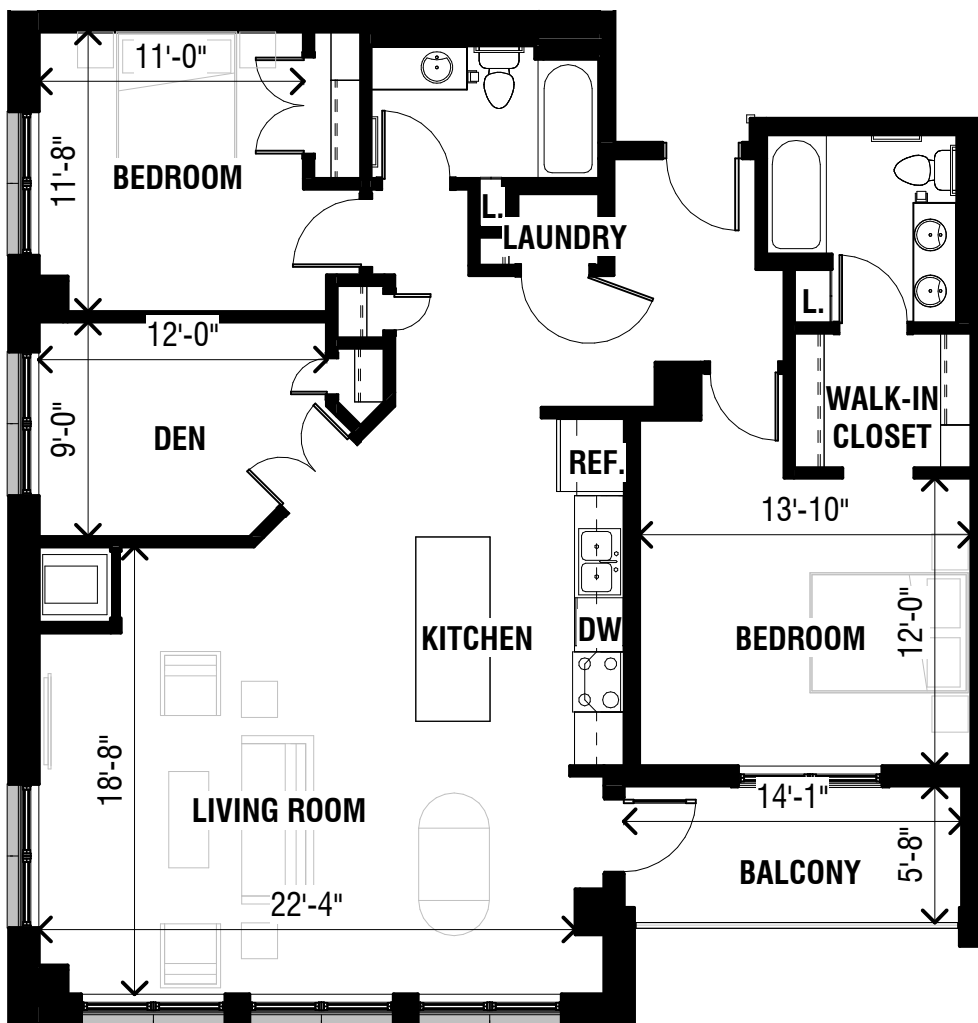

# LAKEVIEW TERRACE

## ASPEN

1 BEDROOM  
1 BATHROOM

830 SF

Unit dimensions and square footages are approximate and may vary.  
\*Total unit areas includes interior space and storage.

## VIENNA

2 BEDROOM + DEN  
2 BATHROOM

1327 SF

Unit dimensions and square footages are approximate and may vary.  
\*Total unit areas includes interior space and storage.