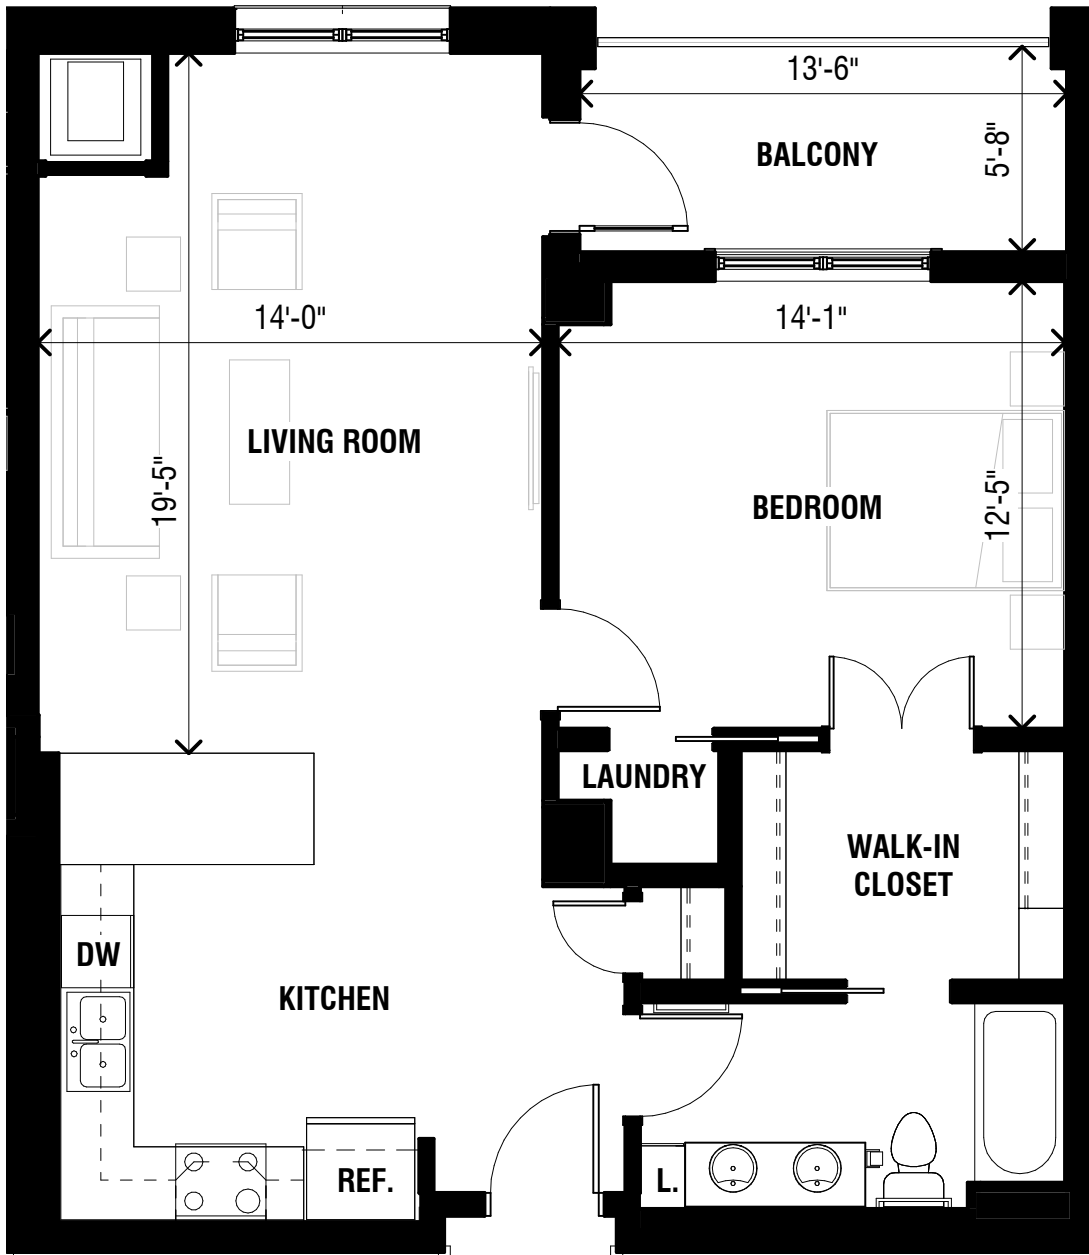

# LAKEVIEW TERRACE

## ALPINE

1 BEDROOM  
1 BATHROOM

830 SF

Unit dimensions and square footages are approximate and may vary.  
\*Total unit areas includes interior space and storage.

## ASPEN

1 BEDROOM  
1 BATHROOM

830 SF

Unit dimensions and square footages are approximate and may vary.  
\*Total unit areas includes interior space and storage.