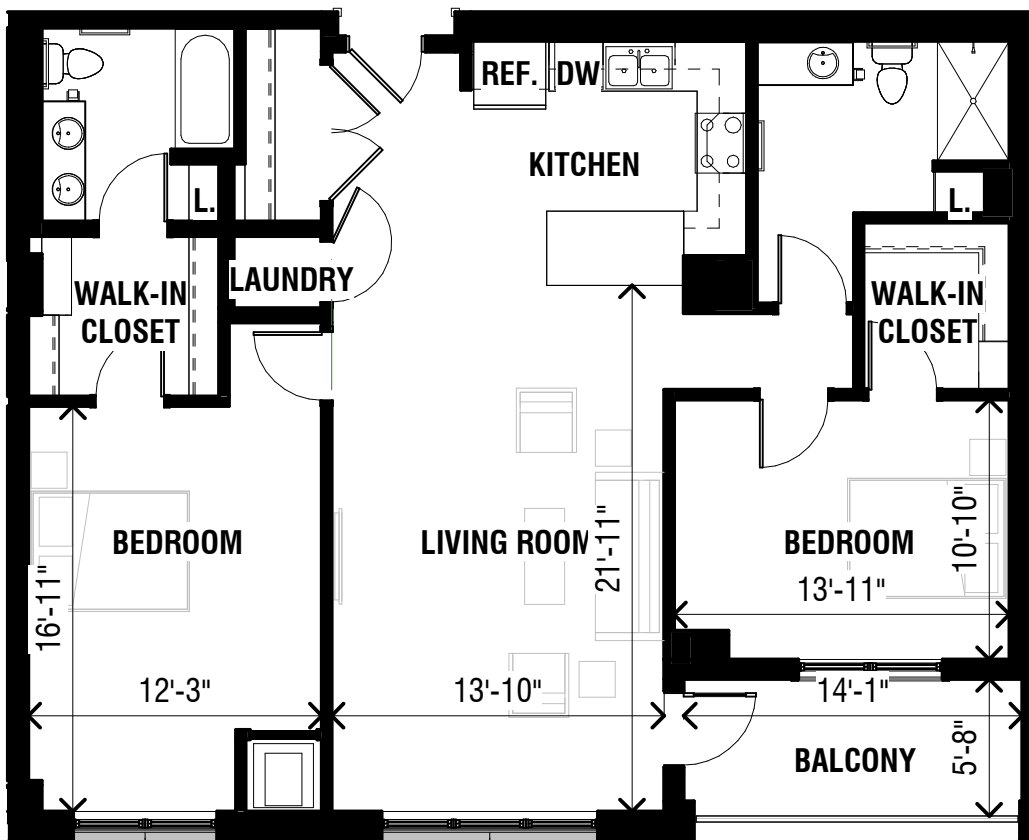

# LAKEVIEW TERRACE

## NAPA

2 BEDROOM  
2 BATHROOM

1232 SF

Unit dimensions and square footages are approximate and may vary.  
\*Total unit areas includes interior space and storage.