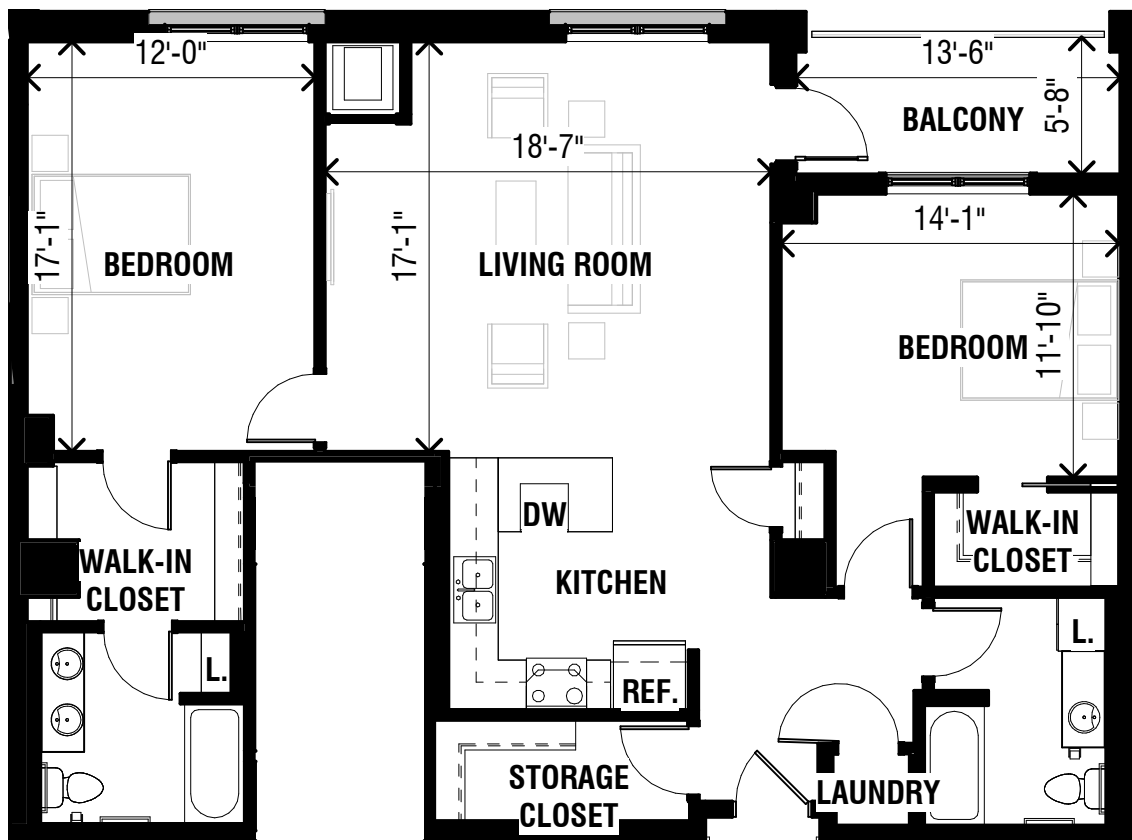

# LAKEVIEW TERRACE

## NAPLES

2 BEDROOM  
2 BATHROOM

1221 SF

Unit dimensions and square footages are approximate and may vary.  
\*Total unit areas includes interior space and storage.

## RIVIERA

2 BEDROOM E  
2 BATHROOM

1261 SF

Unit dimensions and square footages are approximate and may vary.  
\*Total unit areas includes interior space and storage.