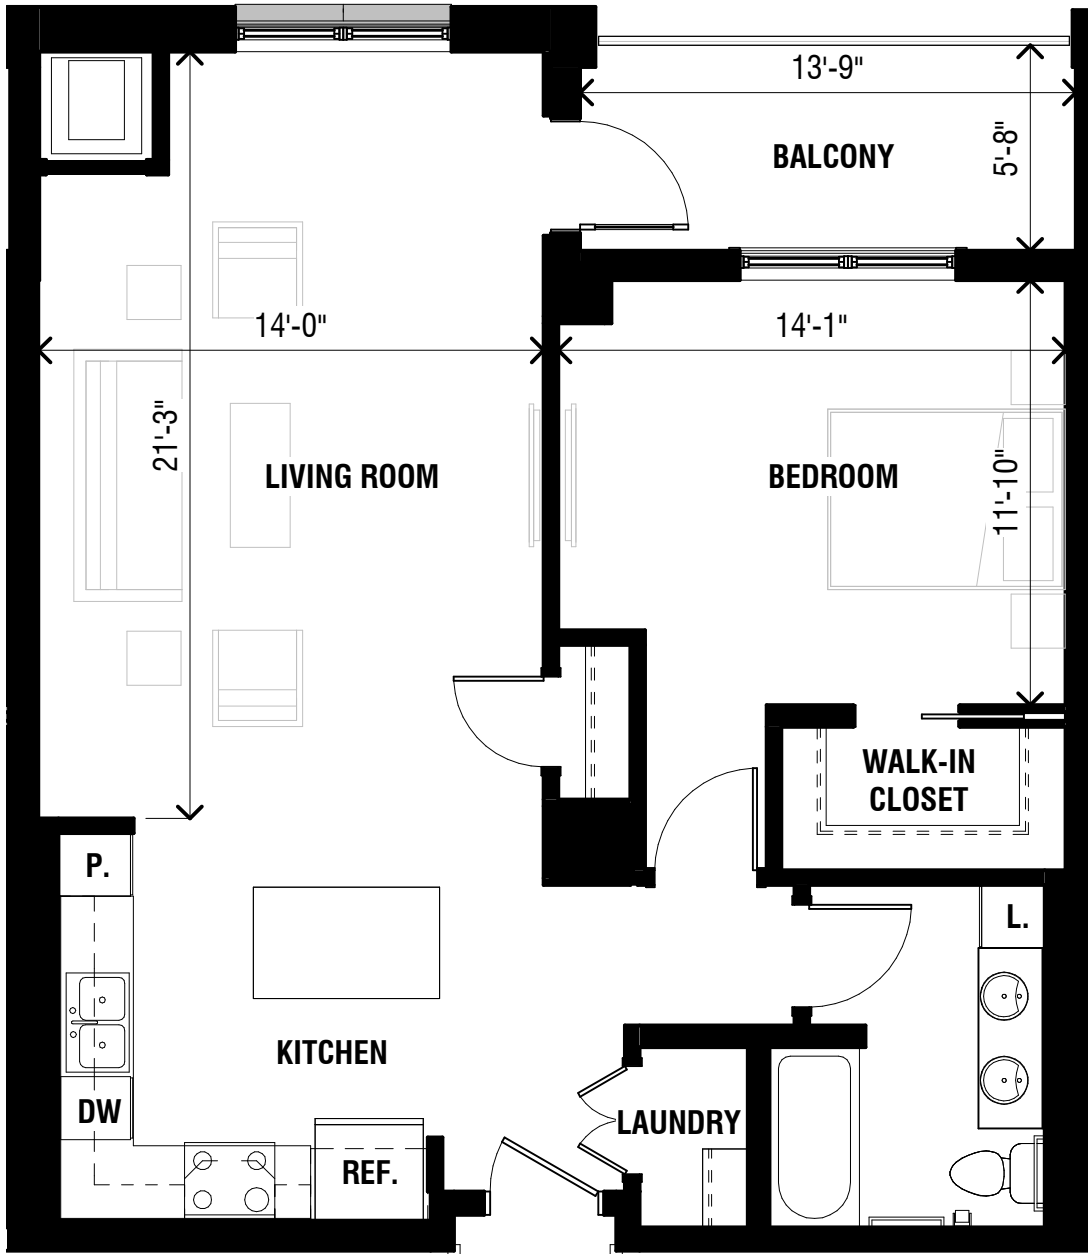

# LAKEVIEW TERRACE

## AURORA

1 BEDROOM

1 BATHROOM

828 SF

Unit dimensions and square footages are approximate and may vary.  
\*Total unit areas includes interior space and storage.