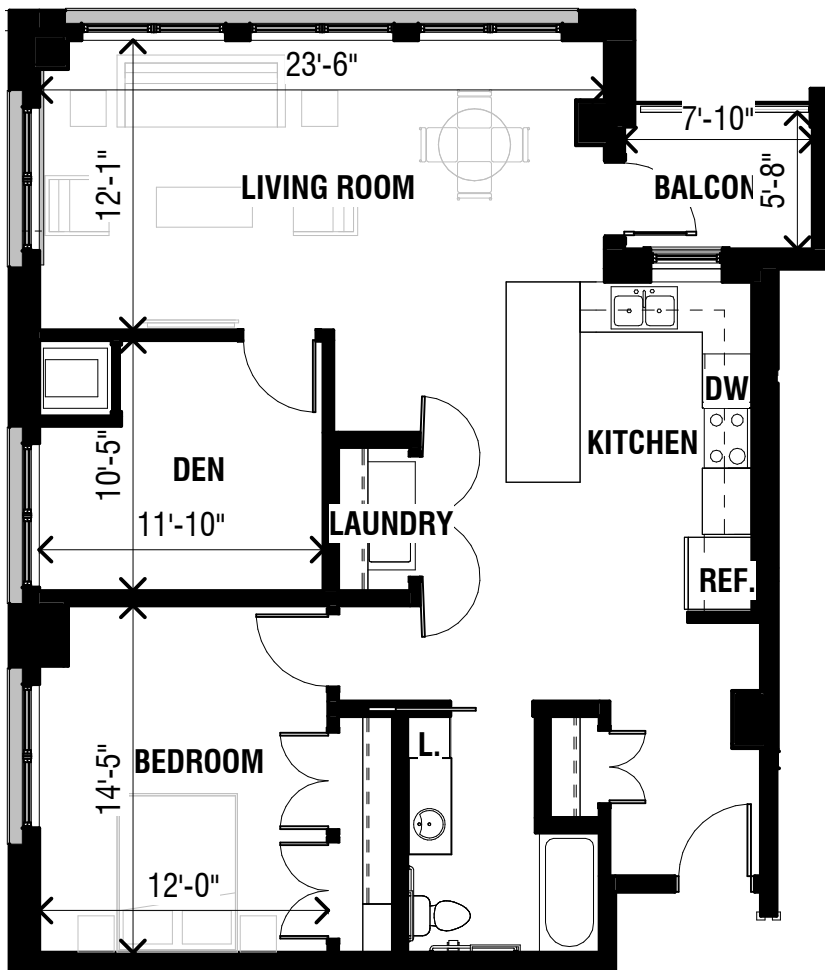

LAKEVIEW TERRACE

BRENTWOOD TYPE A

1 BEDROOM + DEN

1 BATHROOM

1045 SF

Unit dimensions and square footages are approximate and may vary.
*Total unit areas includes interior space and storage.