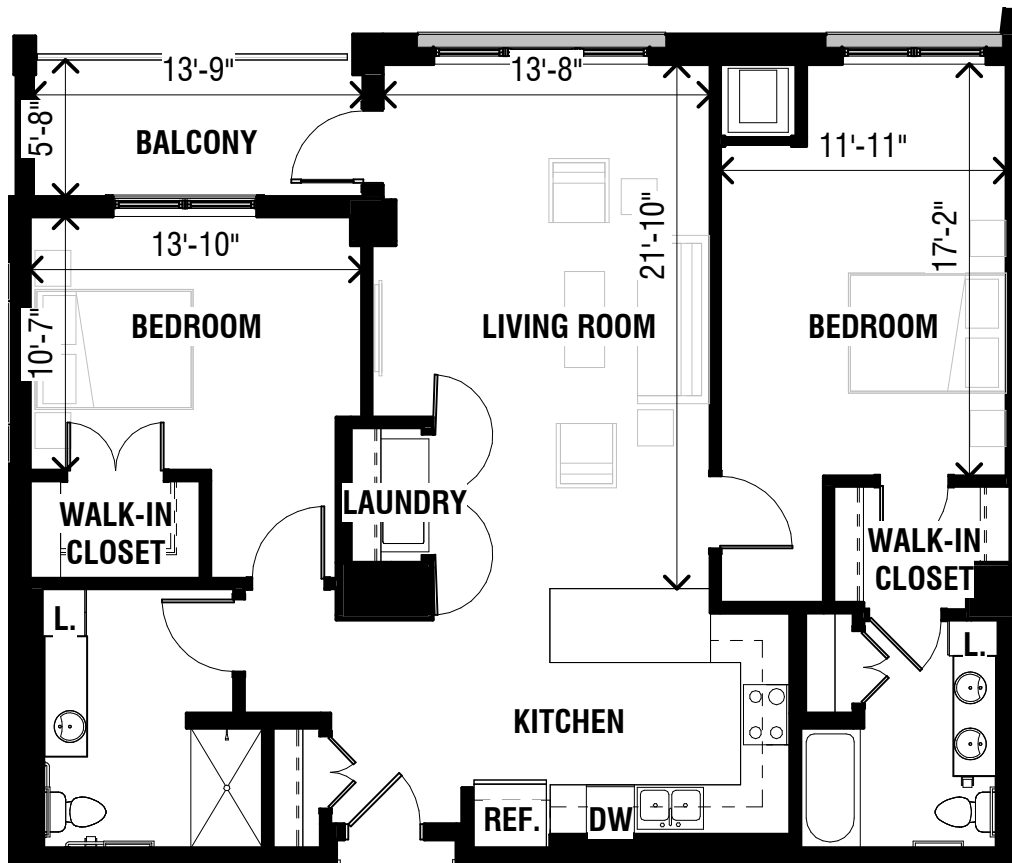

LAKEVIEW TERRACE

SAVANNAH TYPE A

2 BEDROOM A

2 BATHROOM

1218 SF

Unit dimensions and square footages are approximate and may vary.
*Total unit areas includes interior space and storage.