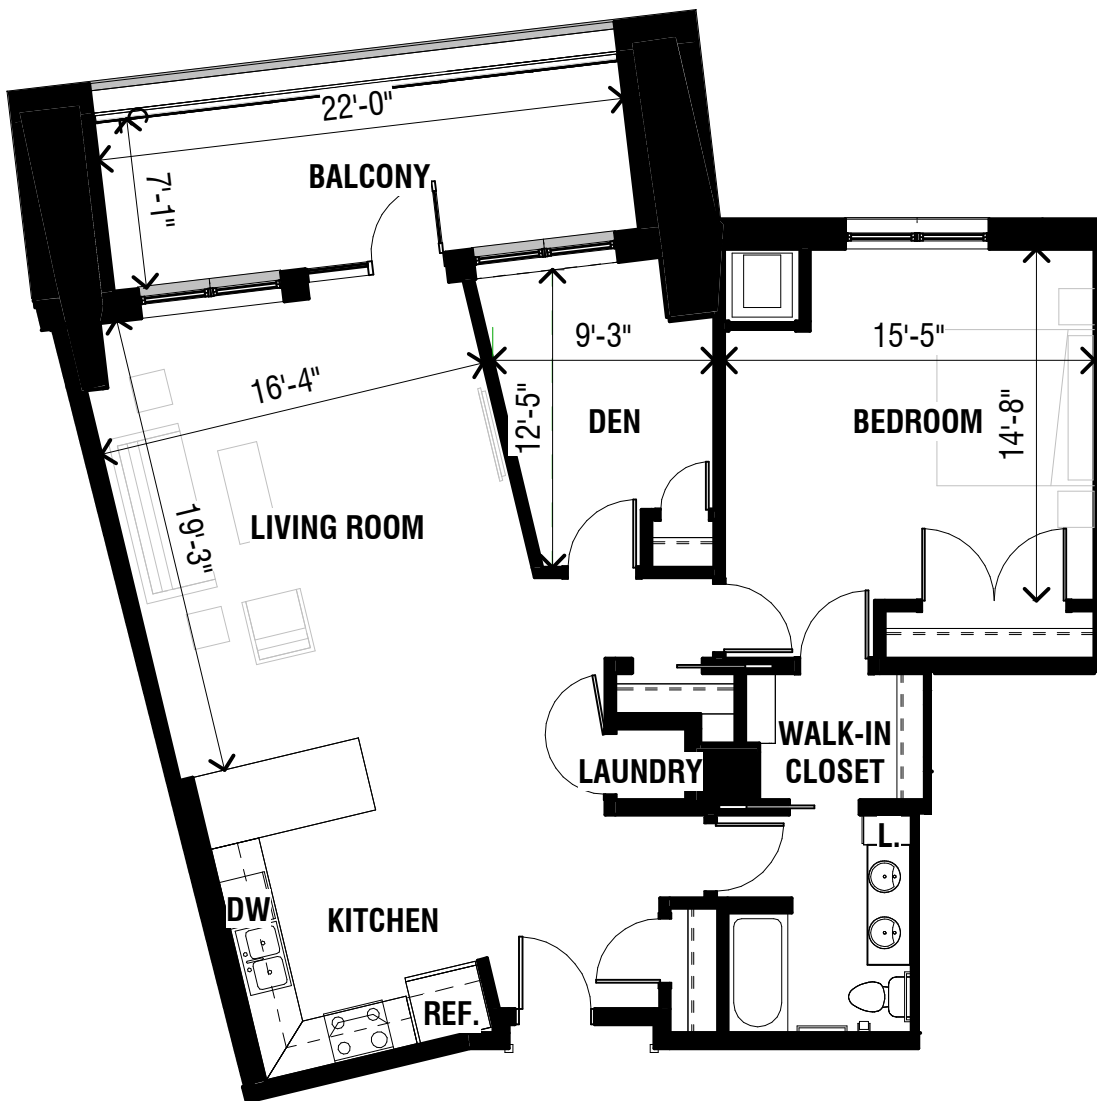

# LAKEVIEW TERRACE

## BRENTWOOD

1 BEDROOM + DEN

1 BATHROOM

1046 SF

Unit dimensions and square footages are approximate and may vary.  
\*Total unit areas includes interior space and storage.