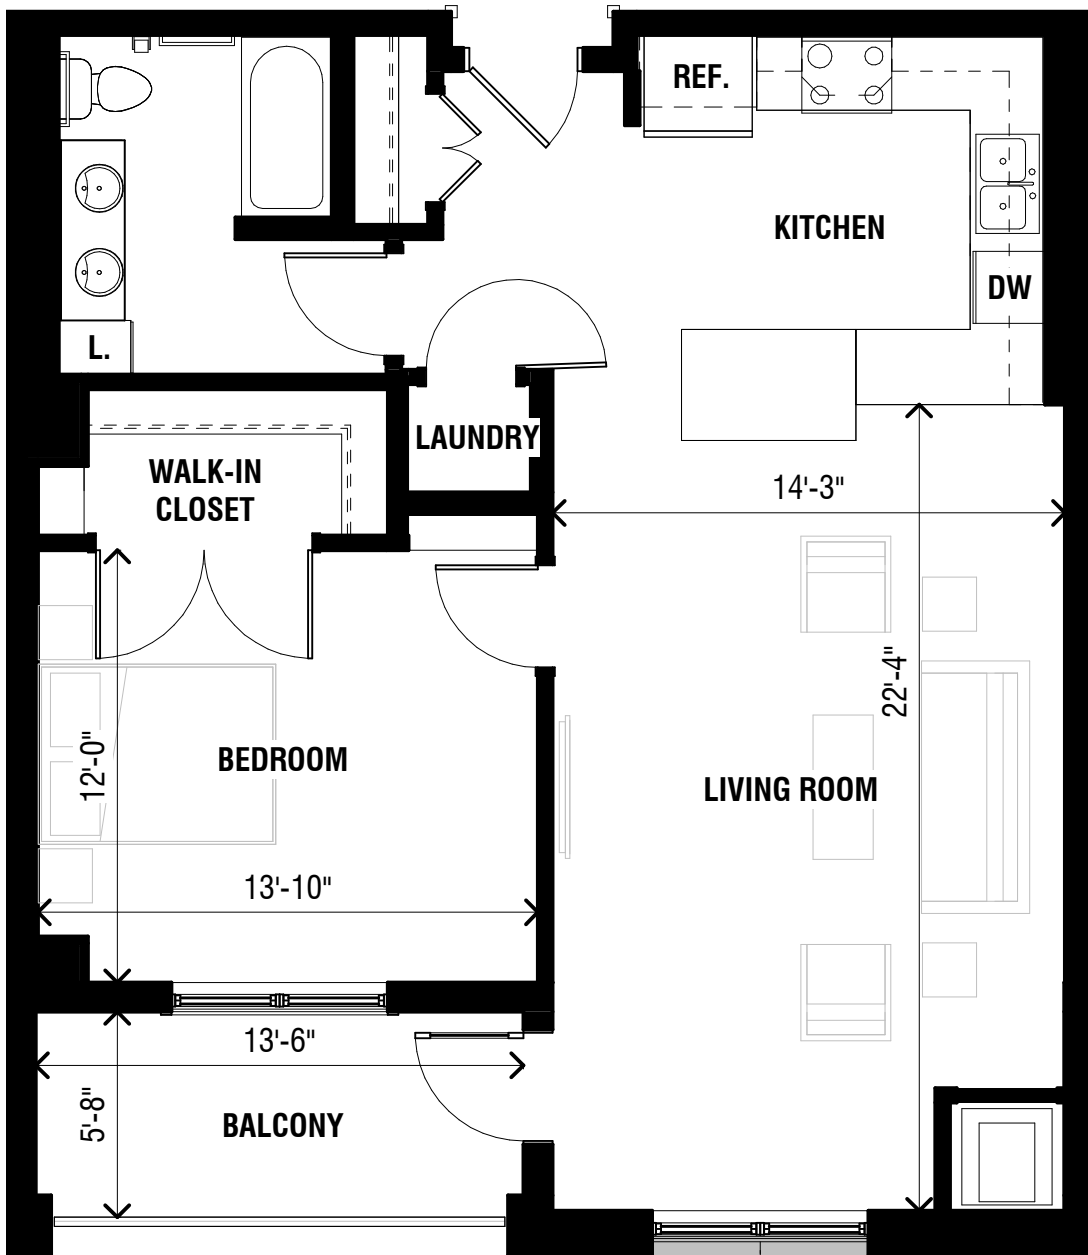

# LAKEVIEW TERRACE

## AURORA

1 BEDROOM

1 BATHROOM

828 SF

Unit dimensions and square footages are approximate and may vary.  
\*Total unit areas includes interior space and storage.